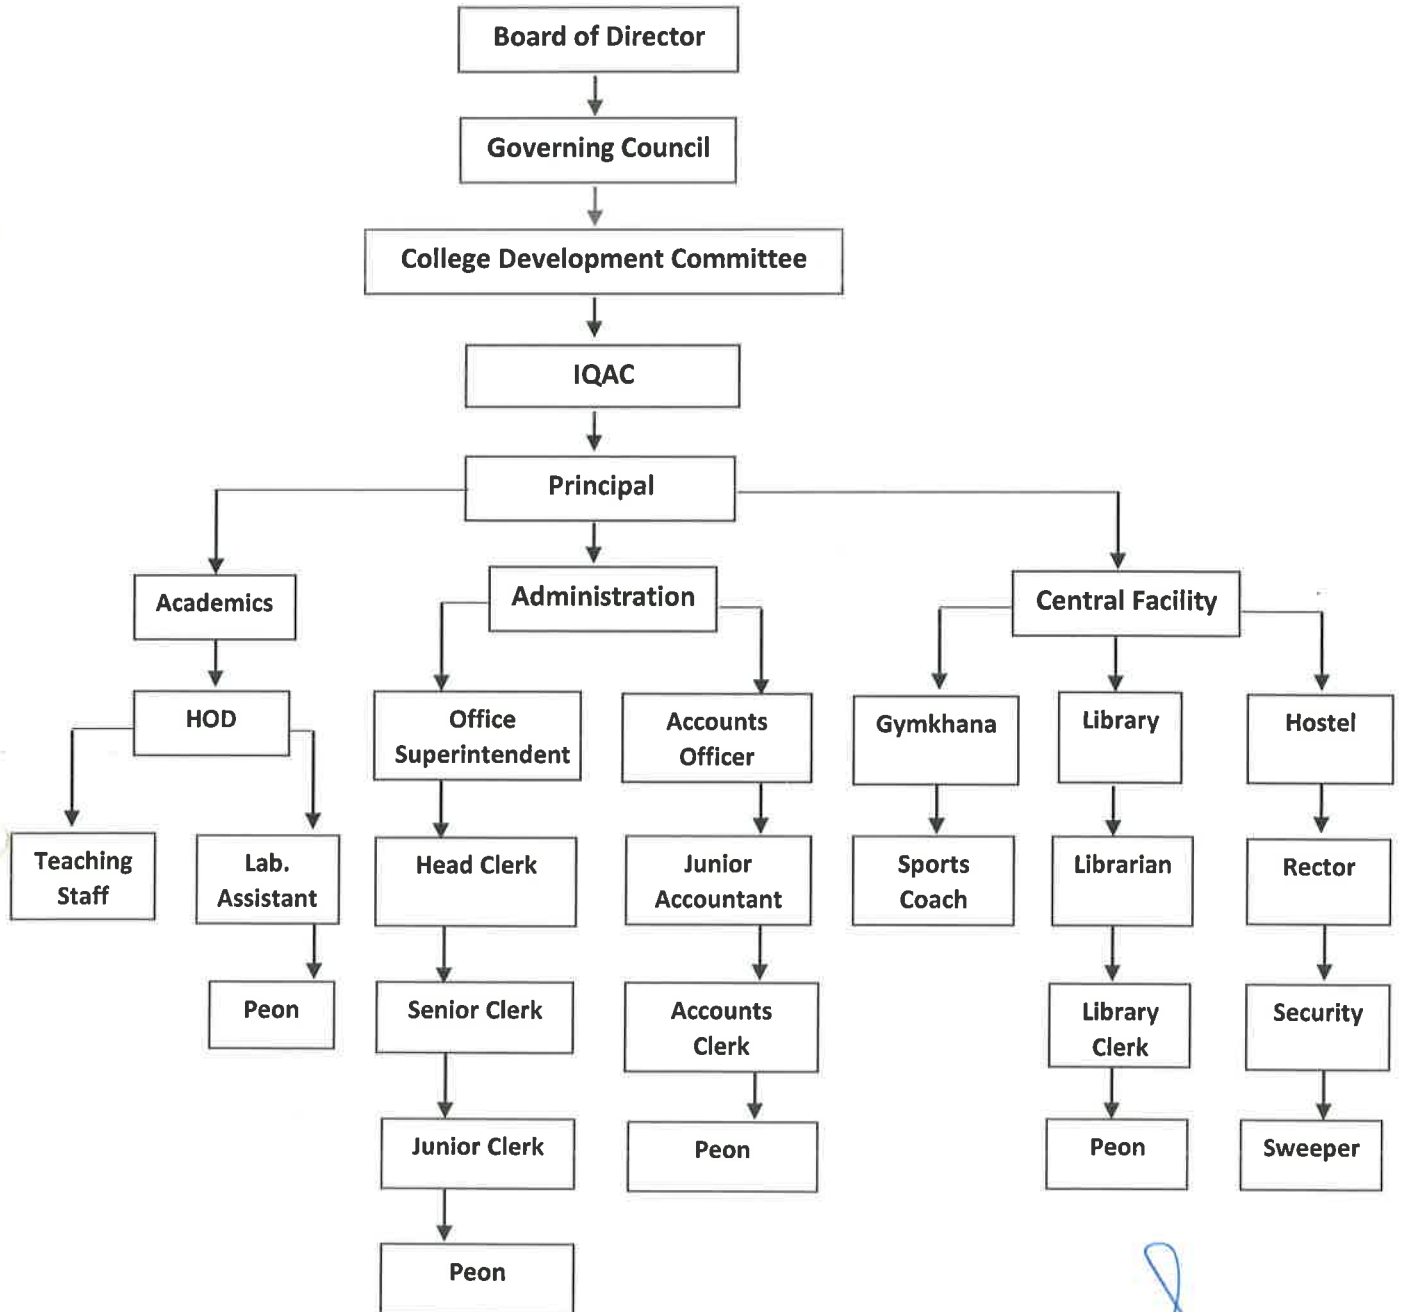

Organizational Structure:

*(Signature)*  
 Rajendra Mane College of Engineering & Technology,  
 Tal. Sangameshwar Dist. Ratnagiri  
 Maharashtra